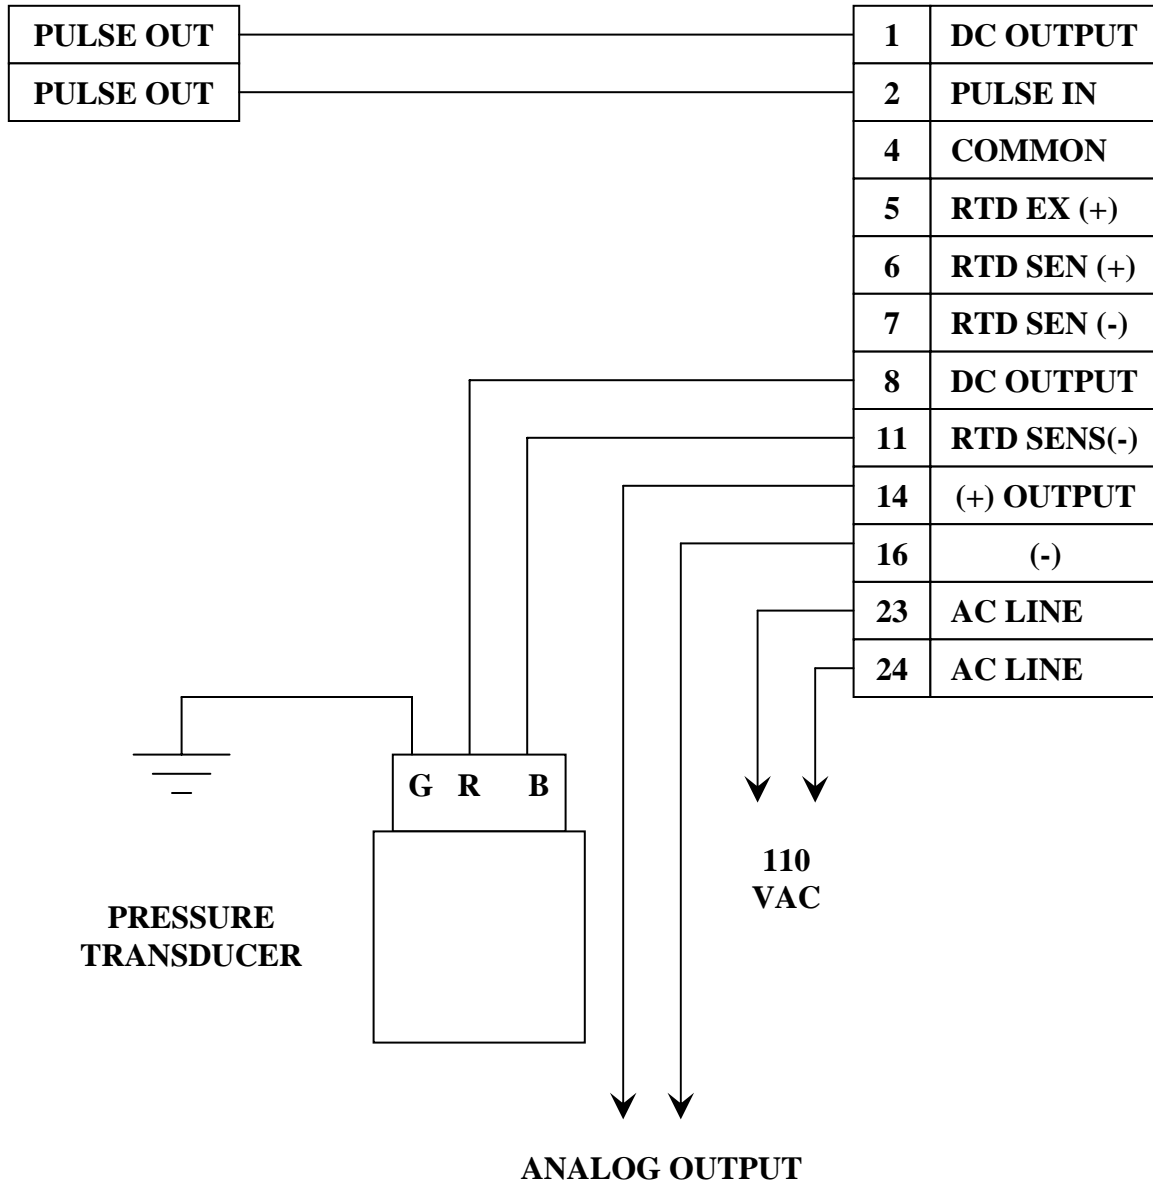

RM2000 ROTARY GAS METER WIRING

RM2000 ROTARY GAS METER

ISTEC 9500 SERIES MASS FLOW COMPUTER

5 PARK LAKE ROAD, UNIT 6, SPARTA, NJ 07871
PHONE: (973) 383-9888 FAX: (973) 383-9088 www.istec-corp.com